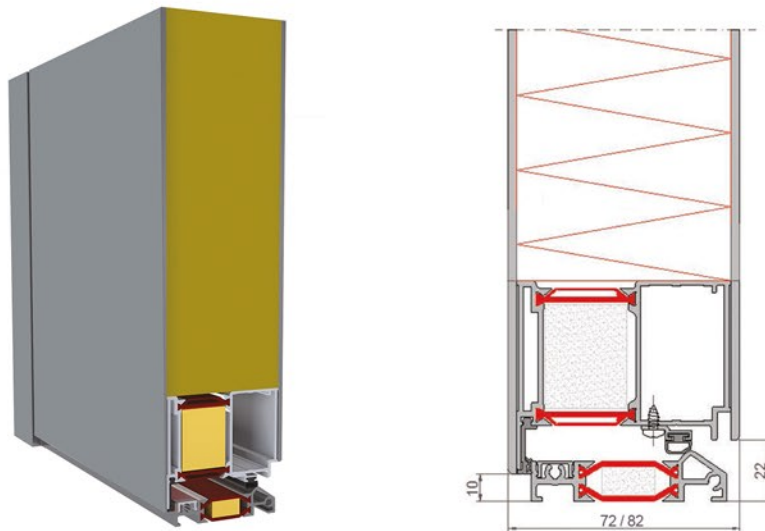

# TECHNICAL PARAMETERS

<b>Frame depth</b>	72 mm / 82 mm
<b>Maximum leaf dimensions</b>	(H x L) L up to 1100 mm H up to 2450 mm
<b>Air permeability</b>	Class 4, PN-EN 12207
<b>Water tightness</b>	Class 7A(100Pa), PN-EN 12208
<b>Thermal insulation</b>	Ud from 0,68 W/m <sup>2</sup> k

**VT**

735 mm, 1043 mm

**WB**

519 mm, 802 mm