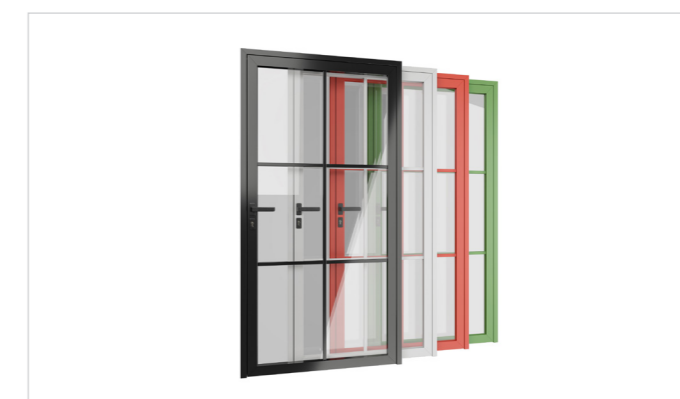

EXCEPTIONAL DESIGN AND MANUFACTURE

Door handle and hinges are in colours of profiles.

GLASS COLLECTION

The glass used in the doors is laminated and toughened.

Standard glass: clear

Option glass: frosted, grey or black (no-translucent)

COLOUR COLLECTION

Standard colour: RAL 9005 structure (black)

Option colour: according to the RAL structure palette.

For example: RAL 9016 (white) or RAL 3001 (red) or RAL 6005 (green)