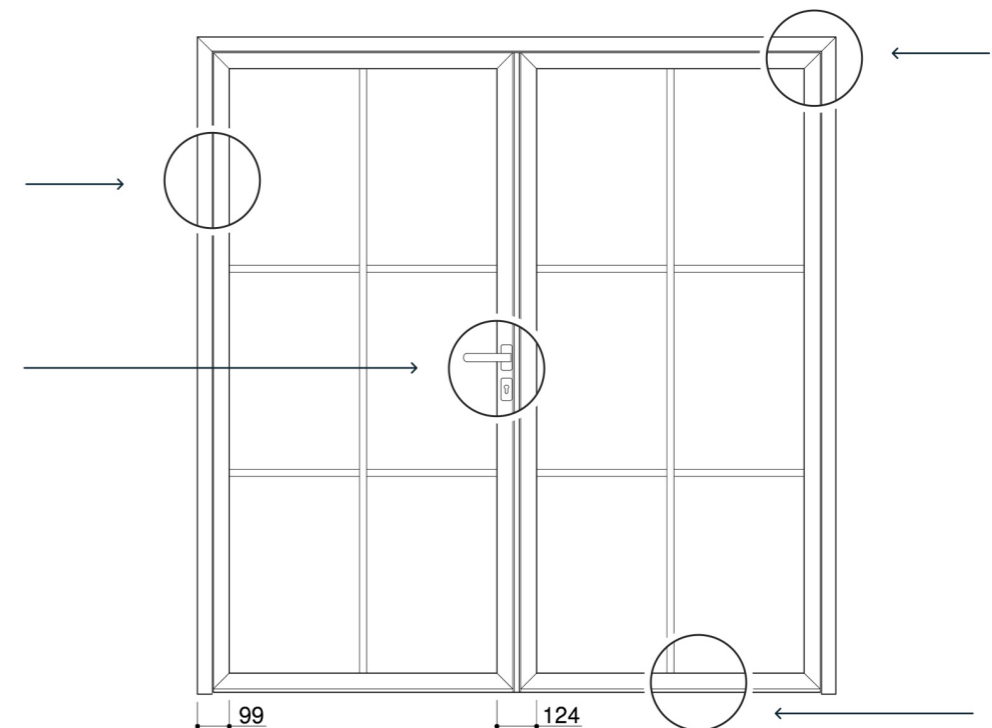

GVG DOORS ARE
100% HANDMADE

ABOUT US

Customer's satisfaction is our top priority - that is why we constantly care about the quality of our products.

YEARS OF EXPERIENCE

Many years of experience and technical expertise allow us to professionally carry out each door.

HIGH QUALITY COMPONENTS

We manufacture aluminium doors from the highest quality materials and innovative solutions.

FACTORY PRODUCTION CONTROL

In order to maintain the highest quality of our goods, we check the components and finished products daily.

EUROPEAN ALUMINIUM DOORS

The GVG DOORS are made of **NARROW ALUMINIUM PROFILES** creating the unique elegance of the doors. That makes a great match for almost any interior - from cozy traditional to sleek contemporary.