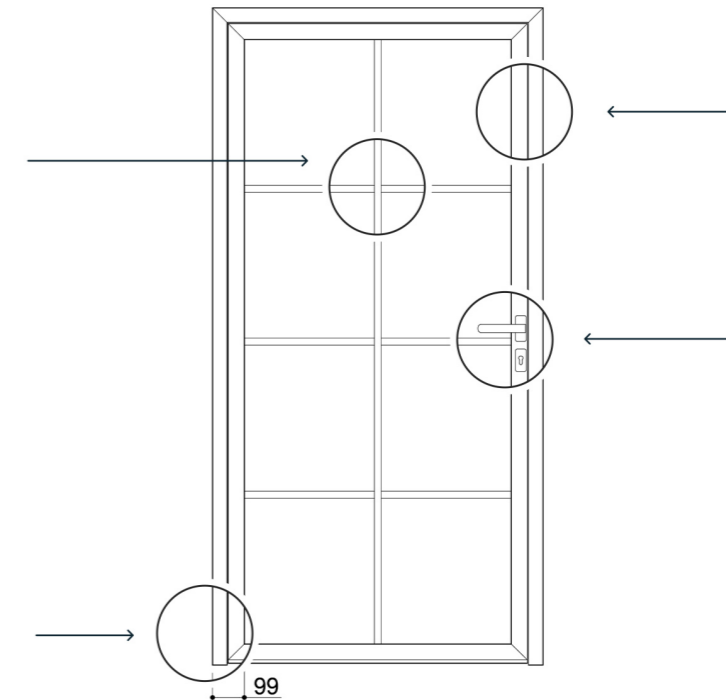

GVG DOORS ARE
100% HANDMADE

ABOUT US

Customer's satisfaction is our top priority - that is why we constantly care about the quality of our products.

YEARS OF EXPERIENCE

Many years of experience and technical expertise allow us to professionally carry out each door.

HIGH QUALITY COMPONENTS

We manufacture aluminium doors from the highest quality materials and innovative solutions.

FACTORY PRODUCTION CONTROL

In order to maintain the highest quality of our goods, we check the components and finished products daily.

EUROPEAN ALUMINIUM DOORS

The GVG DOORS are made of **NARROW ALUMINIUM PROFILES** creating the unique elegance of the doors. That makes a great match for almost any interior - from cozy traditional to sleek contemporary.