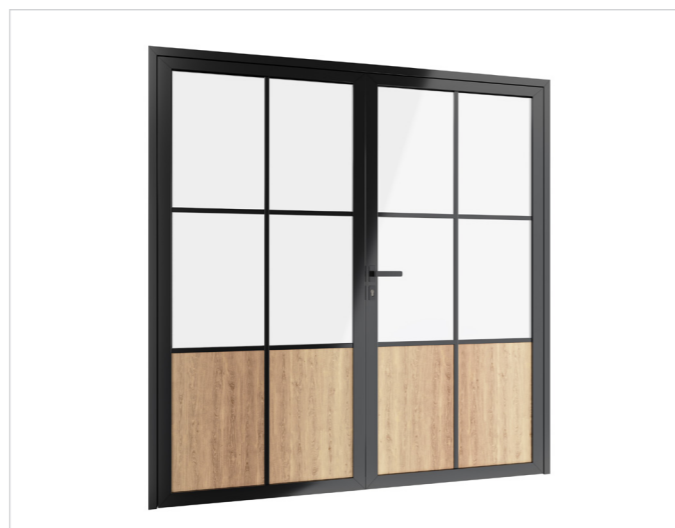

WOOD DUO CLASSIC 4/2